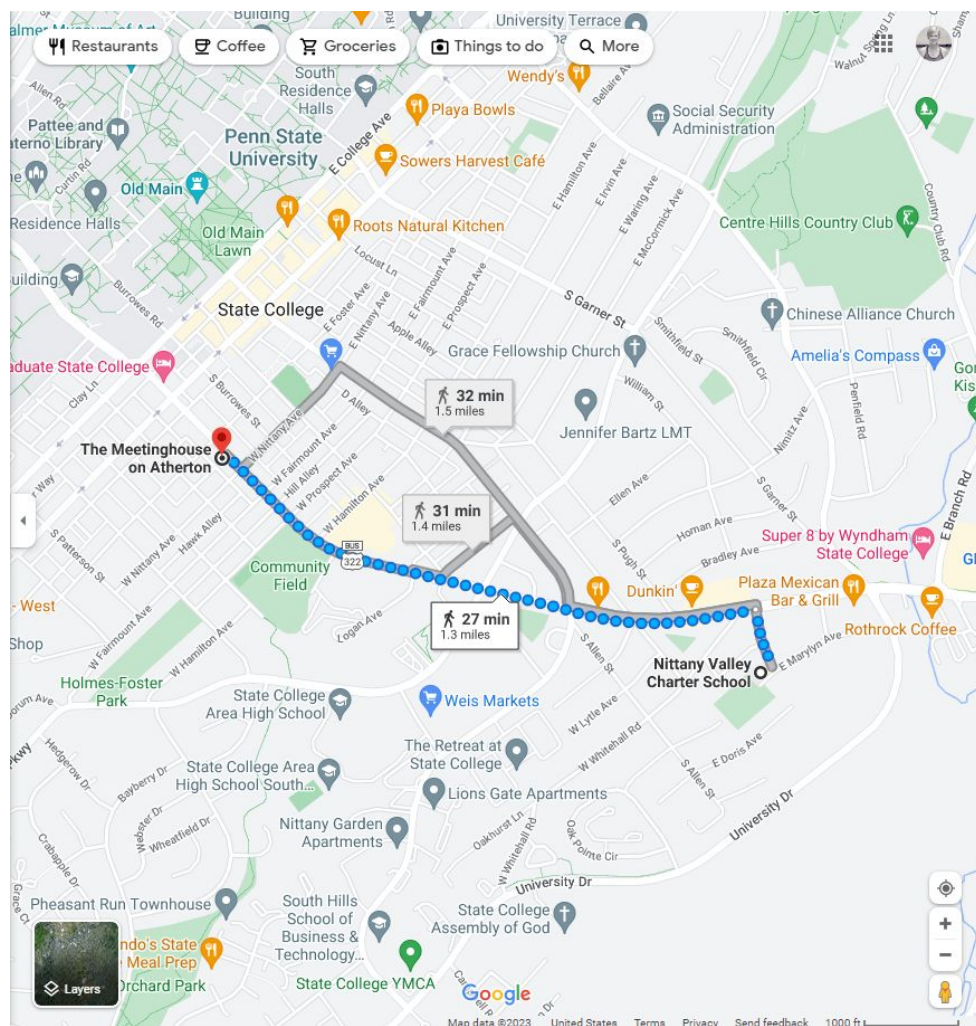

Community Service Project

Ms. Brandy's Groovy Cats

Out of the Cold (local business)

- **Local** organization that supports people in our community who do not have a warm home (NEED) right now.
- Churches help out too by providing a space to sleep at night, in the winter.
- We are helping out by providing a meal and other supplies (food & blankets).

318 S. Atherton St.

State College, PA 16801

We mapped the walk from NVCS to OOTC and learned we could walk there in a lunch period.

Kids in the Kitchen = Community Helpers!

Thank you!

Thanks so much for your support of our project.